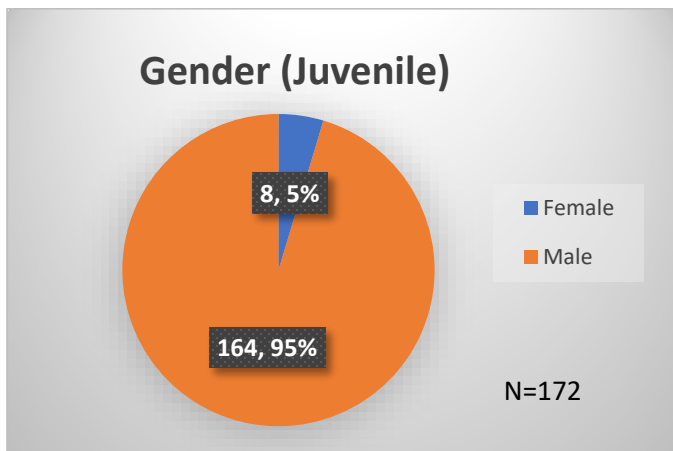

Daily Data Dashboard – May 29, 2024

Demographics for JTDC Population

Wednesday Morning Midnight Count

Total # of probation Involved youth¹: 1,380

¹ Probation Active: Any youth who is pending sentencing with an active social history, has been formally placed on probation or supervision with Cook County Juvenile Probation on the date of the report.

*Age, Gender and Race for Criminal Court population (N=2) is not represented in this report.

Daily Data Dashboard – May 29, 2024
Demographics for JTDC Population
Wednesday Morning Midnight Count