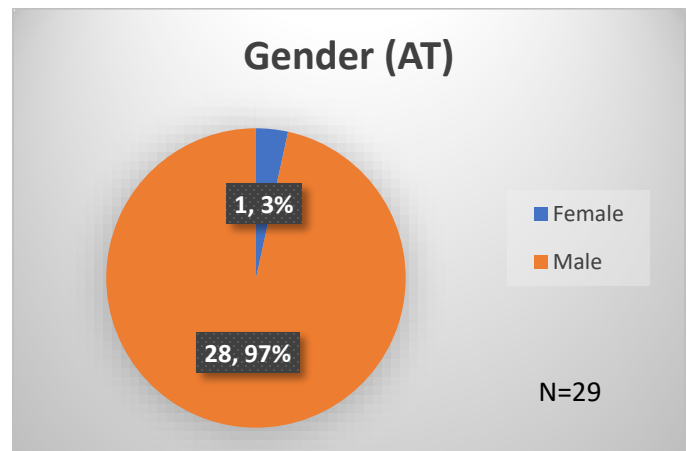

Daily Data Dashboard – May 29, 2024

Demographics for JTDC Population

Wednesday Morning Midnight Count

Total # of probation Involved youth¹: 1,380

¹ Probation Active: Any youth who is pending sentencing with an active social history, has been formally placed on probation or supervision with Cook County Juvenile Probation on the date of the report.

*Age, Gender and Race for Criminal Court population (N=2) is not represented in this report.

Daily Data Dashboard – May 29, 2024
Demographics for JTDC Population
Wednesday Morning Midnight Count