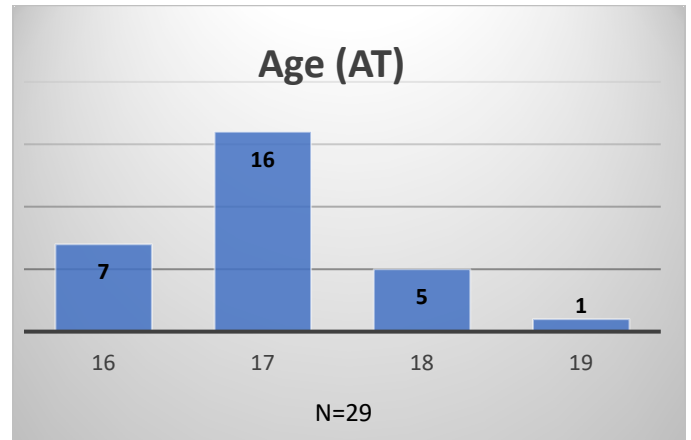

Daily Data Dashboard – May 29, 2024

Demographics for JTDC Population

Wednesday Morning Midnight Count

Total # of probation Involved youth¹: 1,380

¹ Probation Active: Any youth who is pending sentencing with an active social history, has been formally placed on probation or supervision with Cook County Juvenile Probation on the date of the report.

*Age, Gender and Race for Criminal Court population (N=2) is not represented in this report.

Daily Data Dashboard – May 29, 2024
Demographics for JTDC Population
Wednesday Morning Midnight Count