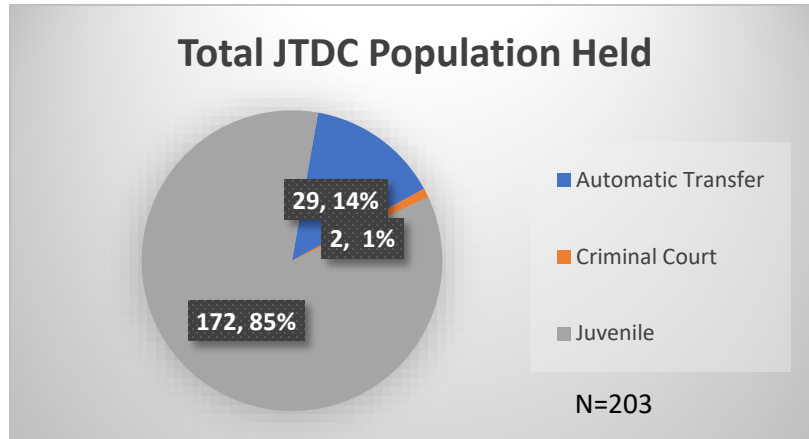

Daily Data Dashboard – May 29, 2024

Demographics for JTDC Population

Wednesday Morning Midnight Count

Total # of probation Involved youth¹: 1,380

¹ Probation Active: Any youth who is pending sentencing with an active social history, has been formally placed on probation or supervision with Cook County Juvenile Probation on the date of the report.

*Age, Gender and Race for Criminal Court population (N=2) is not represented in this report.

Daily Data Dashboard – May 29, 2024
Demographics for JTDC Population
Wednesday Morning Midnight Count