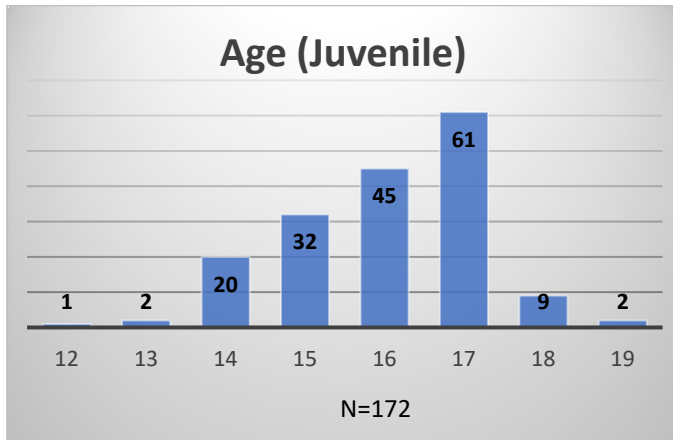

Daily Data Dashboard – May 29, 2024

Demographics for JTDC Population

Wednesday Morning Midnight Count

Total # of probation Involved youth¹: 1,380

¹ Probation Active: Any youth who is pending sentencing with an active social history, has been formally placed on probation or supervision with Cook County Juvenile Probation on the date of the report.

*Age, Gender and Race for Criminal Court population (N=2) is not represented in this report.

Daily Data Dashboard – May 29, 2024
Demographics for JTDC Population
Wednesday Morning Midnight Count